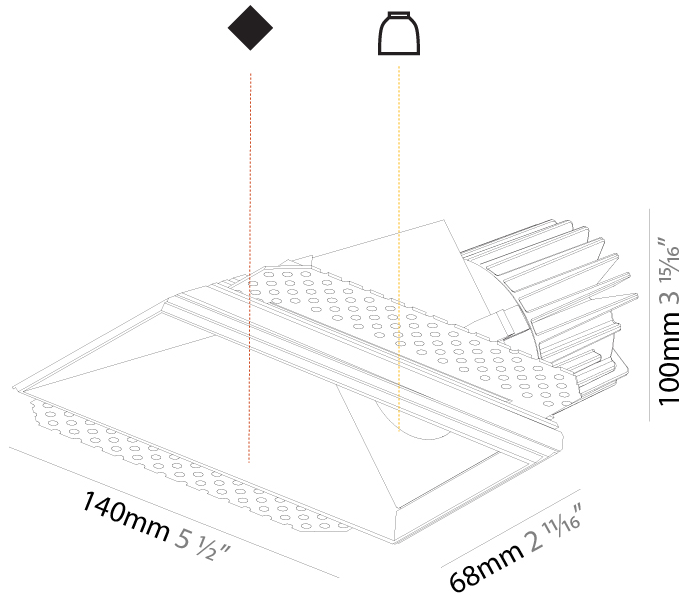

Reflector: 20 / 40 / 60
Upon Request: Special Beam Angles

RATINGS AND CERTIFICATIONS

Certified By: Certified for North American Standards
IP rating: IP20

150mm x 85mm
5 7/8" x 3 3/8"

110mm
4 3/8"

10 | 12 1/2 | 15
3/8" | 1/2" | 9/16"