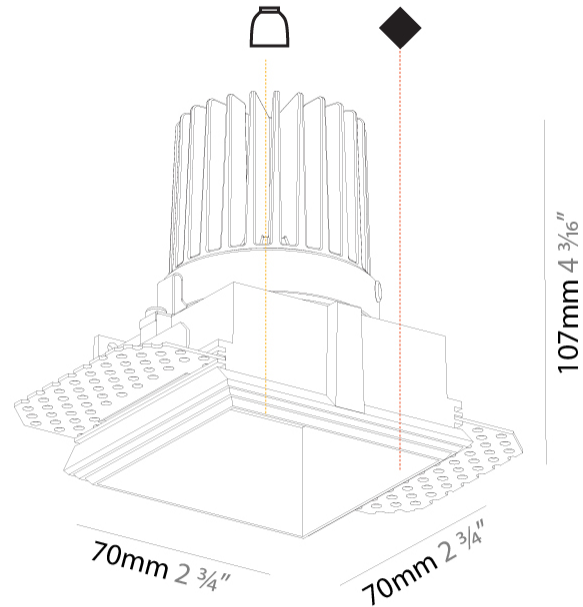

PHYSICAL

Shape: Square
Length (mm): 70
Length (in): 2 ¾
Width (mm): 70
Width (in): 2 ¾
Height (mm): 107
Height (in): 4 ¾
Ceiling Thickness (mm): 10 / 12.5 / 15
Ceiling Thickness (in): 3/8 or 1/2 or 9/16
Min. Recessing Depth (mm): 130
Min. Recessing Depth (in): 5 ¼
Light Distribution: Downlight
Fixture Finish: SSR / BKV / CWI / CRY / HAB / UFT / ITA / RUA / FTG / MYG / LOD / PUS / FRO / FUP / KIA / POP / BLS / SPG / MEY / GOH / GUM / CHC / COM / ABZ / JAG / OBR / MOS / ROR
Fixture Material: Aluminum Die Cast
Cut-out Measurements: 85mm / 3 3/8" x 85mm / 3 3/8"
Upon Request: Unique Ceiling Thickness

ELECTRICAL

Lamp Type: LED (Zhaga Standard)
Input Wattage (W): 14.5
Total Output Wattage (W): 13.4
Dimming: Tri-Mode (Non-Dimming and Phase Dimming (120Vac only) and 0-10V Dimming)
Driver Included: No
Driver Location: Recessed Housing
Driver Type: Constant Current - Universal
Driver Class: Class 2
Housing: See components
Input Voltage (V): 120 - 277
Constant Current (MA): 350

LED

Color Temperature (°K): 2700 / 3000 / 3500 / 4000
Max. Delivered Lumen (lm): 890 / 920 / 970 / 990
CRI: >90 CRI
Upon Request: Special Color Temperature RGB-W Tunable White
Special LED

OPTICAL

Reflector: 20 / 40 / 60
Upon Request: Special Beam Angles

RATINGS AND CERTIFICATIONS

Certified By: Certified for North American Standards
IP rating: IP20