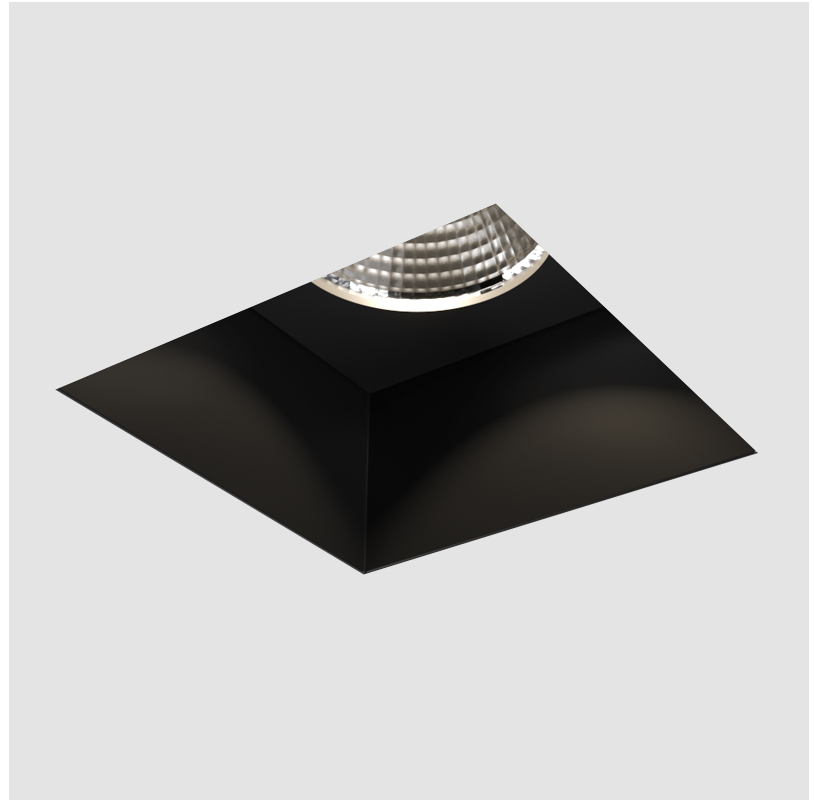

PHYSICAL

Shape: Square
Length (mm): 70
Length (in): 2 ¾
Width (mm): 70
Width (in): 2 ¾
Height (mm): 107
Height (in): 4 ¾
Ceiling Thickness (mm): 10 / 12.5 / 15
Ceiling Thickness (in): 3/8 or 1/2 or 9/16
Min. Recessing Depth (mm): 130
Min. Recessing Depth (in): 5 ¼
Light Distribution: Downlight
Fixture Finish: SSR / BKV / CWI / CRY / HAB / UFT / ITA / RUA / FTG / MYG / LOD / PUS / FRO / FUP / KIA / POP / BLS / SPG / MEY / GOH / GUM / CHC / COM / ABZ / JAG / OBR / MOS / ROR
Fixture Material: Aluminum Die Cast
Cut-out Measurements: 85mm / 3 3/8" x 85mm / 3 3/8"
Upon Request: Unique Ceiling Thickness

ELECTRICAL

Lamp Type: LED (Zhaga Standard)
Input Wattage (W): 14.5
Total Output Wattage (W): 13.4
Dimming: Tri-Mode (Non-Dimming and Phase Dimming (120Vac only) and 0-10V Dimming)
Driver Included: No
Driver Location: Recessed Housing
Driver Type: Constant Current - Universal
Driver Class: Class 2
Housing: See components
Input Voltage (V): 120 - 277
Constant Current (MA): 350

LED

Color Temperature (°K): 2700 / 3000 / 3500 / 4000
Max. Delivered Lumen (lm): 890 / 920 / 970 / 990
CRI: >90 CRI
Upon Request: Special Color Temperature RGB-W Tunable White
Special LED

OPTICAL

Reflector: 20 / 40 / 60
Upon Request: Special Beam Angles

RATINGS AND CERTIFICATIONS

Certified By: Certified for North American Standards
IP rating: IP20