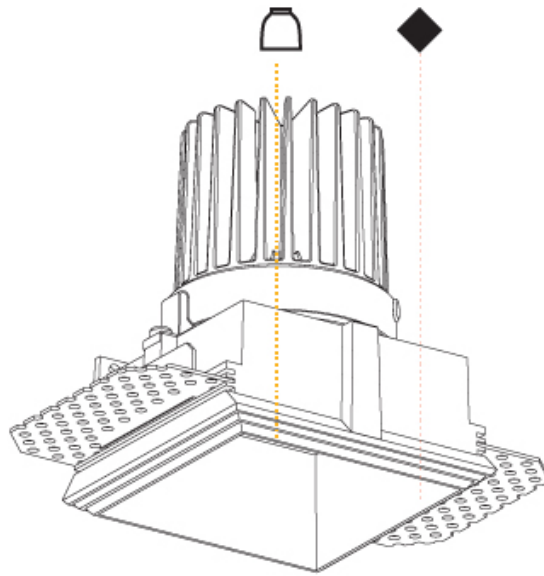

CAVE SINGLE TRIMLESS

A35704-

PROJECT _____

TYPE _____

SPECIFIER _____

QUANTITY _____

DATE _____

A